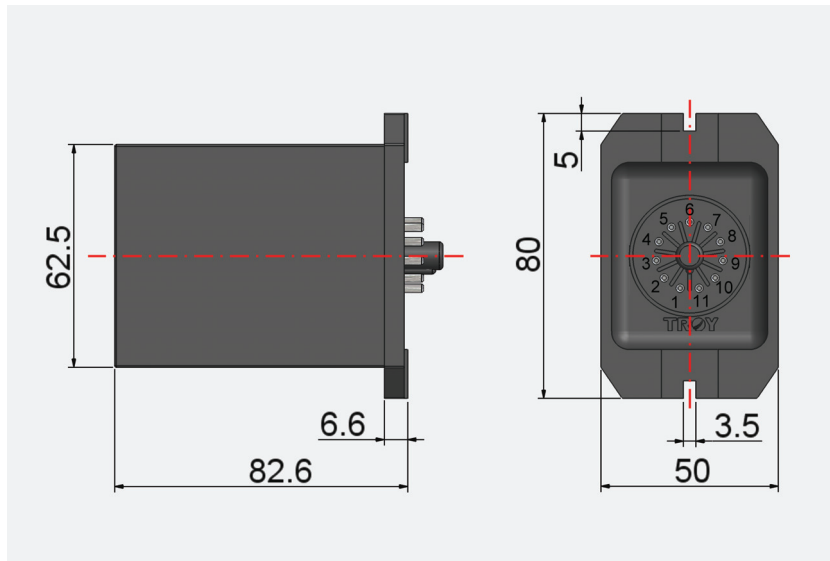

※For any operational or technical question with the product, please contact us for professional service 「0800-450-168」 during our business hours.

1.Specs

Controller Model	TP51	TP52
Power input	AC110V±10% 50/60Hz	AC220V±10% 50/60Hz
Drive current	5A	
Drive power	< 40W	
Voltage regulation range	AC10V~110V	AC35V~200V
Ambient temperature	0°C~40°C	
Dimension	82.6(L)X50(W)X80(H) mm	
Weight	98.5g	

2.Wiring diagram

R0-C0 (Surge protector)	R0=5~200Ω (0.5W) C0=0.1~0.2μF AC110V input:200WV AC200V input:400WV
----------------------------	--

3.Dimension

* For environment protection, paper saving and resources preservation, please download the user's manual directly from SUNHOLY website : [http:// www.sunholy.com.tw](http://www.sunholy.com.tw)