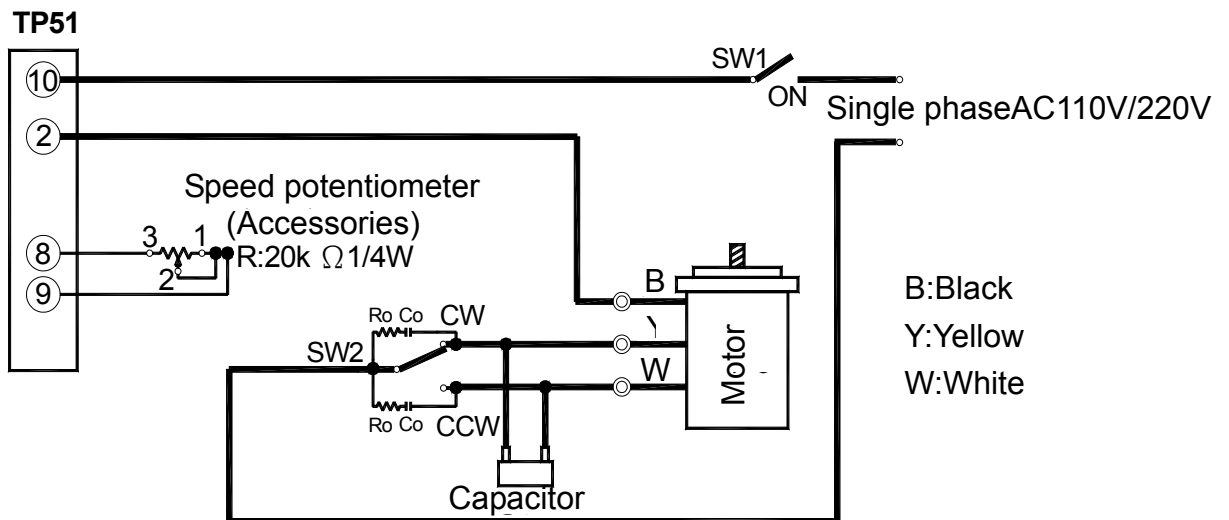

※For any operational or technical question with the product, please contact us for professional service 「0800-450-168」 during our business hours.

1.Specs

Controller Model	TP51	TP52
Power input	AC110V±10% 50/60Hz	AC220V±10% 50/60Hz
Drive current	5A	
Drive power	< 40W	
Voltage regulation range	AC10V~110V	AC35V~200V
Ambient temperature	0°C~40°C	
Dimension	82.6(L)X50(W)X80(H) mm	
Weight	98.5g	

2.Wiring diagram

R0-C0 (Surge protector)	R0=5~200Ω (0.5W) C0=0.1~0.2μF AC110V input:200WV AC200V input:400WV
----------------------------	--

3.Dimension

* For environment protection, paper saving and resources preservation, please download the user's manual directly from SUNHOLY website : [http:// www.sunholy.com.tw](http://www.sunholy.com.tw)