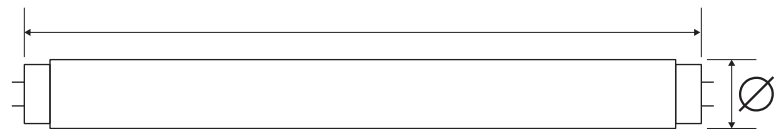

FOODLINE TUBE

ELECTRICAL PARAMETERS

- rated voltage 230V
- voltage frequency 50÷60Hz
- power factor >0.9
- power connection single-sided (IEC/EN 62776)

OPTICAL PARAMETERS

- chromacity PINK
- rated beam angle 120°
- housing colour WHITE RAL9010

MECHANICAL PARAMETERS

- housing material ALUMINIUM / PC
- IP protection IP20

OPERATING PARAMETERS

- energy efficiency label not applicable
- rated lifetime >30000h
- lumen maintenance factor 80%
- switching cycle >30000X
- warm-up time up 60% of the full light INSTANT FULL-LIGHT
- starting time <0.2s
- operating temperature -25°C do +45°C
- t-case maximum +60°C
- dimmable YES