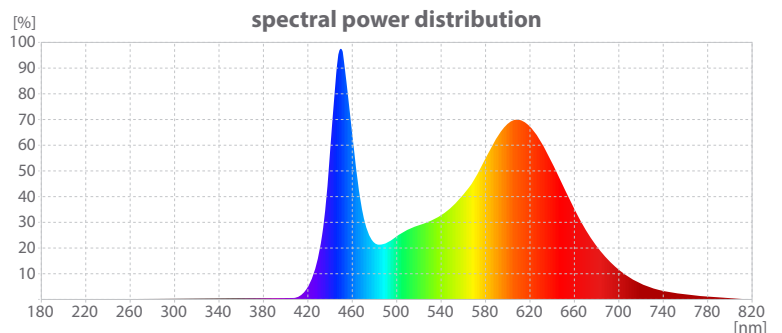

FOODLINE TUBE

ELECTRICAL PARAMETERS

- rated voltage 230V
- voltage frequency 50÷60Hz
- power factor >0.9
- power connection single-sided (IEC/EN 62776)

OPTICAL PARAMETERS

- chromacity PINK
- rated beam angle 120°
- housing colour WHITE RAL9010

MECHANICAL PARAMETERS

- housing material ALUMINIUM / PC
- IP protection IP20

OPERATING PARAMETERS

- energy efficiency label not applicable
- rated lifetime >30000h
- lumen maintenance factor 80%
- switching cycle >30000X
- warm-up time up 60% of the full light INSTANT FULL-LIGHT
- starting time <0.2s
- operating temperature -25°C do +45°C
- t-case maximum +60°C
- dimmable YES