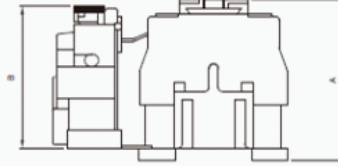

Open type

Without Box

Dimensions(mm)

MSO-09D/11D/12D/18D/25D/35D
Overload Relay:NTH-Series

MSO-45D/55D/65D/80D/100D
Overload Relay: NTH-Series

Model Name	Dimensions (mm)				
	A	B	C	D	E
MSO-09D	79	93	45.3	44	128
MSO-11D	79	93	45.3	44	128
MSO-12D	79	93	45.3	44	128
MSO-18D	84.5	93	45.3	44	128
MSO-25D	95.5	105	57	44	135
MSO-35D	100	105	57	44	137.5

Seria MSO

Open type

Without Box

Dimensions (mm)

MSO-09D/11D/12D
Overload Relay:TH12-Series

MSO-09D/11D/12D/18D/25D/35D
Overload Relay:TH20-Series

Model Name	Dimensions (mm)					Model Name	Dimensions (mm)				
	A	B	C	D	E		A	B	C	D	E
MSO-09D	79	66.3	45.3	50.3	105	MSO-09D	79	80	45.3	62	107
MSO-11D	79	66.3	45.3	50.3	105	MSO-11D	79	80	45.3	62	107
MSO-12D	79	66.3	45.3	50.3	105	MSO-12D	79	80	45.3	62	107
						MSO-18D	84.5	80	45.3	62	107
						MSO-25D	95.5	80	57	62	116
						MSO-35D	100	80	57	62	113