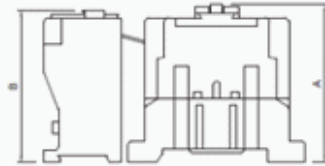

Open type

Without Box

Dimensions(mm)

MSO-09D/11D/12D/18D/25D/35D
Overload Relay:NTH-Series

MSO-45D/55D/65D/80D/100D
Overload Relay: NTH-Series

Model Name	Dimensions (mm)				
	A	B	C	D	E
MSO-09D	79	93	45.3	44	128
MSO-11D	79	93	45.3	44	128
MSO-12D	79	93	45.3	44	128
MSO-18D	84.5	93	45.3	44	128
MSO-25D	95.5	105	57	44	135
MSO-35D	100	105	57	44	137.5

Seria MSO

Open type

Without Box

Dimensions (mm)

MSO-09D/11D/12D
Overload Relay:TH12-Series

MSO-09D/11D/12D/18D/25D/35D
Overload Relay:TH20-Series

Model Name	Dimensions (mm)					Model Name	Dimensions (mm)				
	A	B	C	D	E		A	B	C	D	E
MSO-09D	79	66.3	45.3	50.3	105	MSO-09D	79	80	45.3	62	107
MSO-11D	79	66.3	45.3	50.3	105	MSO-11D	79	80	45.3	62	107
MSO-12D	79	66.3	45.3	50.3	105	MSO-12D	79	80	45.3	62	107
						MSO-18D	84.5	80	45.3	62	107
						MSO-25D	95.5	80	57	62	116
						MSO-35D	100	80	57	62	113