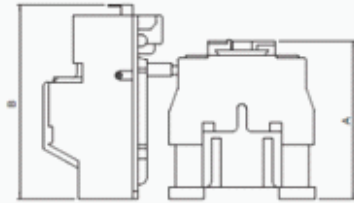

Open type

Without Box

Dimensions(mm)

MSO-09D/11D/12D/18D/25D/35D
Overload Relay:NTH-Series

MSO-45D/55D/65D/80D/100D
Overload Relay: NTH-Series

Model Name	Dimensions (mm)				
	A	B	C	D	E
MSO-09D	79	93	45.3	44	128
MSO-11D	79	93	45.3	44	128
MSO-12D	79	93	45.3	44	128
MSO-18D	84.5	93	45.3	44	128
MSO-25D	95.5	105	57	44	135
MSO-35D	100	105	57	44	137.5

Seria MSO

Open type

Without Box

Dimensions (mm)

MSO-09D/11D/12D
Overload Relay:TH12-Series

MSO-09D/11D/12D/18D/25D/35D
Overload Relay:TH20-Series

Model Name	Dimensions (mm)					Model Name	Dimensions (mm)				
	A	B	C	D	E		A	B	C	D	E
MSO-09D	79	66.3	45.3	50.3	105	MSO-09D	79	80	45.3	62	107
MSO-11D	79	66.3	45.3	50.3	105	MSO-11D	79	80	45.3	62	107
MSO-12D	79	66.3	45.3	50.3	105	MSO-12D	79	80	45.3	62	107
						MSO-18D	84.5	80	45.3	62	107
						MSO-25D	95.5	80	57	62	116
						MSO-35D	100	80	57	62	113