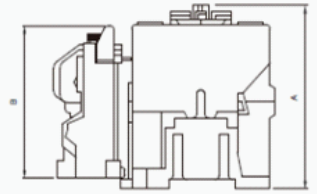

Open type

Without Box

Dimensions(mm)

MSO-09D/11D/12D/18D/25D/35D
Overload Relay:NTH-Series

MSO-45D/55D/65D/80D/100D
Overload Relay: NTH-Series

Model Name	Dimensions (mm)				
	A	B	C	D	E
MSO-09D	79	93	45.3	44	128
MSO-11D	79	93	45.3	44	128
MSO-12D	79	93	45.3	44	128
MSO-18D	84.5	93	45.3	44	128
MSO-25D	95.5	105	57	44	135
MSO-35D	100	105	57	44	137.5

Seria MSO

Open type

Without Box

Dimensions (mm)

MSO-09D/11D/12D
Overload Relay:TH12-Series

MSO-09D/11D/12D/18D/25D/35D
Overload Relay:TH20-Series

Model Name	Dimensions (mm)					Model Name	Dimensions (mm)				
	A	B	C	D	E		A	B	C	D	E
MSO-09D	79	66.3	45.3	50.3	105	MSO-09D	79	80	45.3	62	107
MSO-11D	79	66.3	45.3	50.3	105	MSO-11D	79	80	45.3	62	107
MSO-12D	79	66.3	45.3	50.3	105	MSO-12D	79	80	45.3	62	107
						MSO-18D	84.5	80	45.3	62	107
						MSO-25D	95.5	80	57	62	116
						MSO-35D	100	80	57	62	113