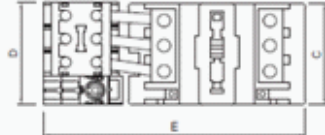

Open type

Without Box

Dimensions(mm)

MSO-09D/11D/12D/18D/25D/35D
Overload Relay:NTH-Series

MSO-45D/55D/65D/80D/100D
Overload Relay: NTH-Series

Model Name	Dimensions (mm)				
	A	B	C	D	E
MSO-09D	79	93	45.3	44	128
MSO-11D	79	93	45.3	44	128
MSO-12D	79	93	45.3	44	128
MSO-18D	84.5	93	45.3	44	128
MSO-25D	95.5	105	57	44	135
MSO-35D	100	105	57	44	137.5

Seria MSO

Open type

Without Box

Dimensions (mm)

MSO-09D/11D/12D
Overload Relay:TH12-Series

MSO-09D/11D/12D/18D/25D/35D
Overload Relay:TH20-Series

Model Name	Dimensions (mm)					Model Name	Dimensions (mm)				
	A	B	C	D	E		A	B	C	D	E
MSO-09D	79	66.3	45.3	50.3	105	MSO-09D	79	80	45.3	62	107
MSO-11D	79	66.3	45.3	50.3	105	MSO-11D	79	80	45.3	62	107
MSO-12D	79	66.3	45.3	50.3	105	MSO-12D	79	80	45.3	62	107
						MSO-18D	84.5	80	45.3	62	107
						MSO-25D	95.5	80	57	62	116
						MSO-35D	100	80	57	62	113