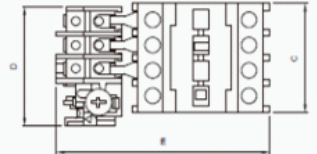

Seria MSO

Open type

Without Box

Dimensions (mm)

MSO-09D/11D/12D
Overload Relay:TH12-Series

MSO-09D/11D/12D/18D/25D/35D
Overload Relay:TH20-Series

Model Name	Dimensions (mm)					Model Name	Dimensions (mm)				
	A	B	C	D	E		A	B	C	D	E
MSO-09D	79	66.3	45.3	50.3	105	MSO-09D	79	80	45.3	62	107
MSO-11D	79	66.3	45.3	50.3	105	MSO-11D	79	80	45.3	62	107
MSO-12D	79	66.3	45.3	50.3	105	MSO-12D	79	80	45.3	62	107
						MSO-18D	84.5	80	45.3	62	107
						MSO-25D	95.5	80	57	62	116
						MSO-35D	100	80	57	62	113