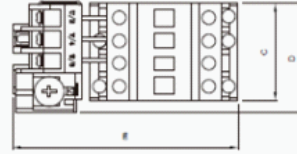

Open type

Without Box

Dimensions(mm)

MSO-09D/11D/12D/18D/25D/35D
Overload Relay:NTH-Series

MSO-45D/55D/65D/80D/100D
Overload Relay: NTH-Series

Model Name	Dimensions (mm)				
	A	B	C	D	E
MSO-09D	79	93	45.3	44	128
MSO-11D	79	93	45.3	44	128
MSO-12D	79	93	45.3	44	128
MSO-18D	84.5	93	45.3	44	128
MSO-25D	95.5	105	57	44	135
MSO-35D	100	105	57	44	137.5

Seria MSO

Open type

Without Box

Dimensions (mm)

MSO-09D/11D/12D
Overload Relay:TH12-Series

MSO-09D/11D/12D/18D/25D/35D
Overload Relay:TH20-Series

Model Name	Dimensions (mm)					Model Name	Dimensions (mm)				
	A	B	C	D	E		A	B	C	D	E
MSO-09D	79	66.3	45.3	50.3	105	MSO-09D	79	80	45.3	62	107
MSO-11D	79	66.3	45.3	50.3	105	MSO-11D	79	80	45.3	62	107
MSO-12D	79	66.3	45.3	50.3	105	MSO-12D	79	80	45.3	62	107
						MSO-18D	84.5	80	45.3	62	107
						MSO-25D	95.5	80	57	62	116
						MSO-35D	100	80	57	62	113