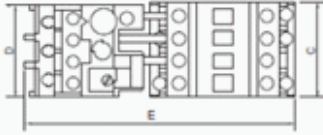

Open type

Without Box

Dimensions(mm)

MSO-09D/11D/12D/18D/25D/35D
Overload Relay:NTH-Series

MSO-45D/55D/65D/80D/100D
Overload Relay: NTH-Series

Model Name	Dimensions (mm)				
	A	B	C	D	E
MSO-09D	79	93	45.3	44	128
MSO-11D	79	93	45.3	44	128
MSO-12D	79	93	45.3	44	128
MSO-18D	84.5	93	45.3	44	128
MSO-25D	95.5	105	57	44	135
MSO-35D	100	105	57	44	137.5

Seria MSO

Open type

Without Box

Dimensions (mm)

MSO-09D/11D/12D
Overload Relay:TH12-Series

MSO-09D/11D/12D/18D/25D/35D
Overload Relay:TH20-Series

Model Name	Dimensions (mm)					Model Name	Dimensions (mm)				
	A	B	C	D	E		A	B	C	D	E
MSO-09D	79	66.3	45.3	50.3	105	MSO-09D	79	80	45.3	62	107
MSO-11D	79	66.3	45.3	50.3	105	MSO-11D	79	80	45.3	62	107
MSO-12D	79	66.3	45.3	50.3	105	MSO-12D	79	80	45.3	62	107
						MSO-18D	84.5	80	45.3	62	107
						MSO-25D	95.5	80	57	62	116
						MSO-35D	100	80	57	62	113