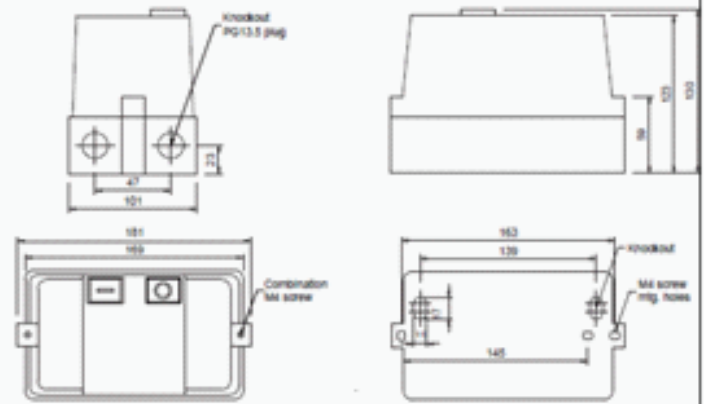

Enclosure of Motor Starters

MS IP65

Dimensions(mm)

MS-09D/11D/12D/18D

Enclosure of Motor Starters

MS1 IP65

Dimensions(mm)

MS1-09D/11D/12D/18D

MS-25D/35D

Seria MS

MS1-25D/35D

Seria MS1