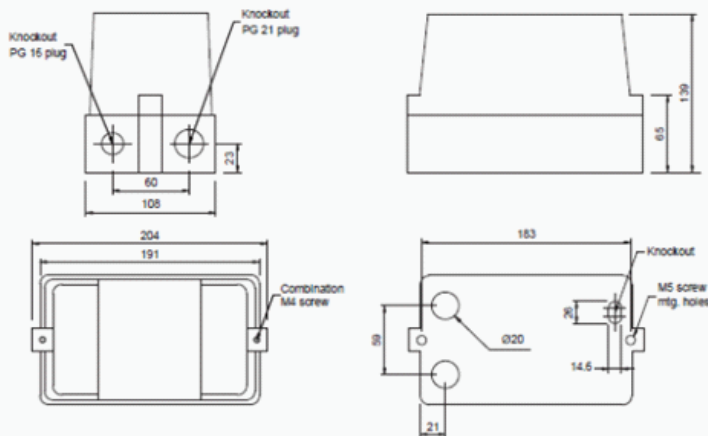

Enclosure of Motor Starters

MS IP65

Dimensions(mm)

MS-09D/11D/12D/18D

Enclosure of Motor Starters

MS1 IP65

Dimensions(mm)

MS1-09D/11D/12D/18D

MS-25D/35D

Seria MS

MS1-25D/35D

Seria MS1