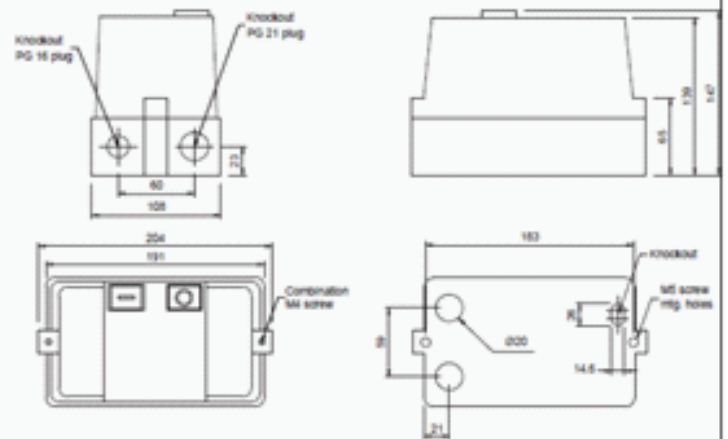

Enclosure of Motor Starters

MS IP65

Dimensions(mm)

MS-09D/11D/12D/18D

Enclosure of Motor Starters

MS1 IP65

Dimensions(mm)

MS1-09D/11D/12D/18D

MS-25D/35D

Seria MS

MS1-25D/35D

Seria MS1