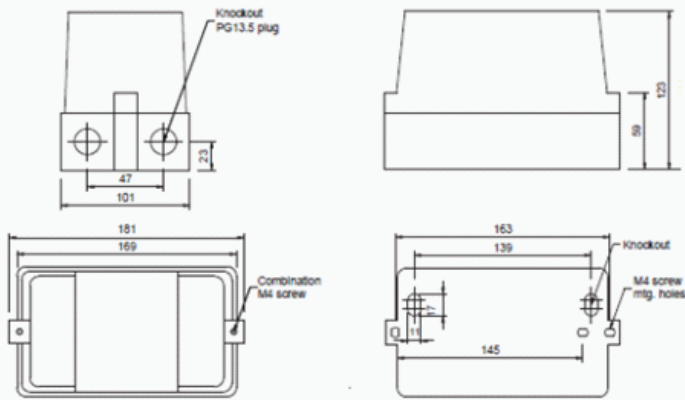

Enclosure of Motor Starters

MS IP65

Dimensions(mm)

MS-09D/11D/12D/18D

Enclosure of Motor Starters

MS1 IP65

Dimensions(mm)

MS1-09D/11D/12D/18D

MS-25D/35D

Seria MS

MS1-25D/35D

Seria MS1