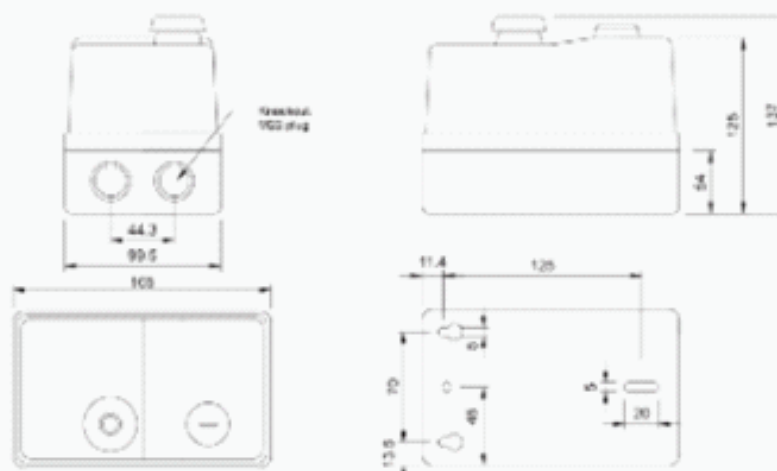

Enclosure of Motor Starters

MSP IP42

Dimensions(mm)

MSP11

MSP21

MSP35

Seria MSP