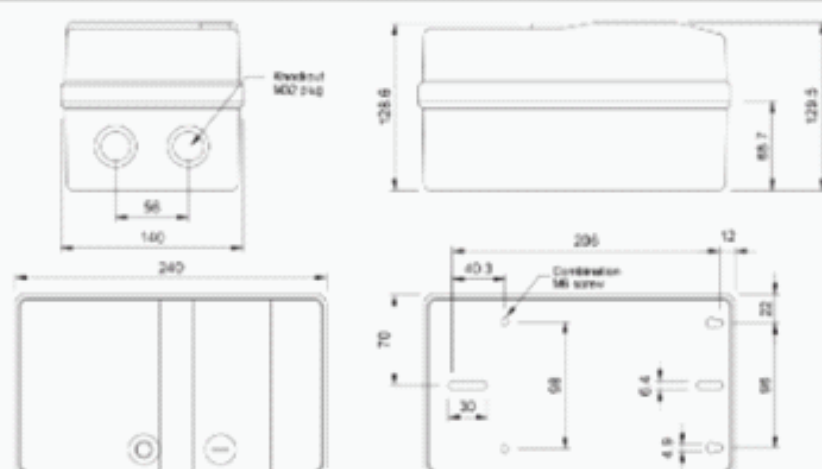

Enclosure of Motor Starters

MSP IP42

Dimensions(mm)

MSP11

MSP21

MSP35

Seria MSP