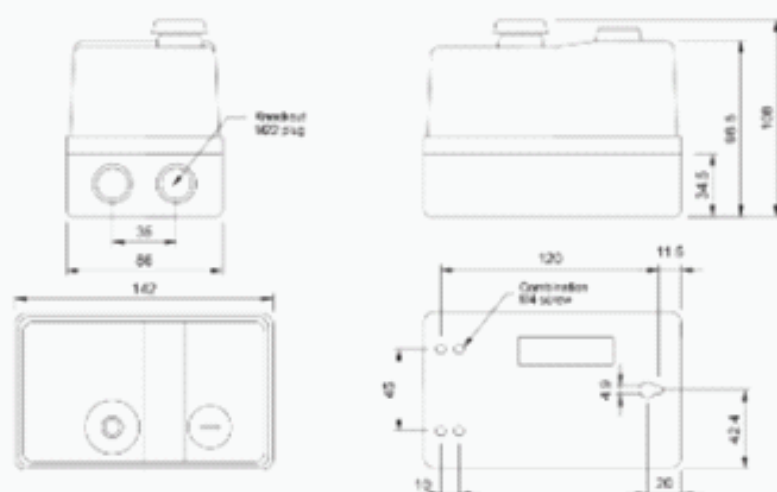

Enclosure of Motor Starters

MSP IP42

Dimensions(mm)

MSP11

MSP21

MSP35

Seria MSP