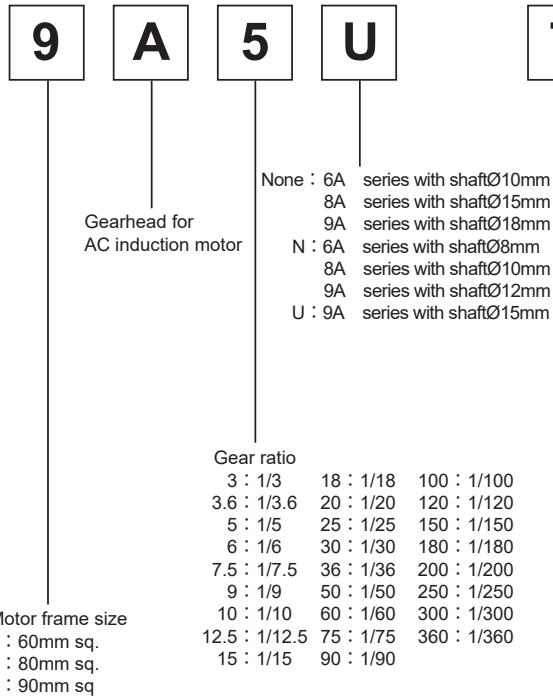

Product number code

Motor

Gearhead

Controller