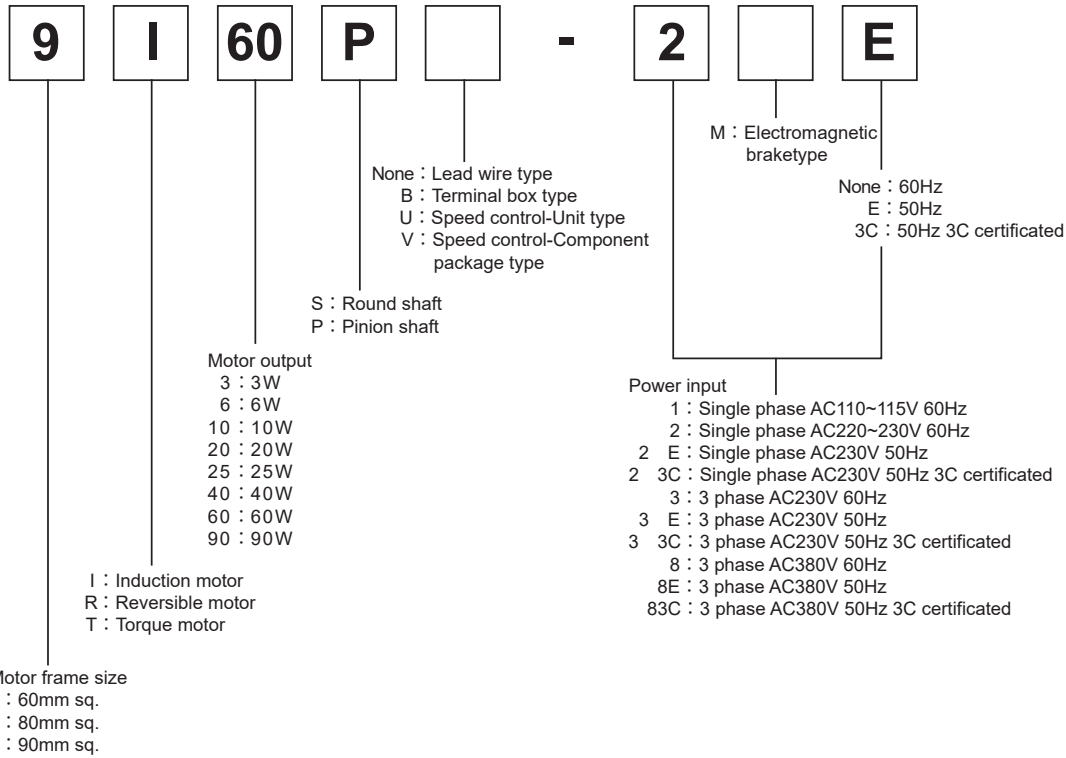

Product number code

Motor

Gearhead

Controller